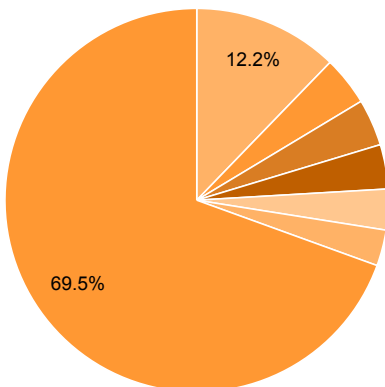

Total active installs of org.wikipedia

Attributes breakdown as of January 16, 2012

Platform version

org.wikipedia

All apps in my category

Rank	Platform version	Percentage (Count)	Rank	Platform version	Percentage
1	Android 2.3.3+	55.5% (549)	1	Android 2.3.3+	48.8%
2	Android 2.2	17.1% (169)	2	Android 2.2	30.0%
3	Android 4.0.3	3.7% (37)	3	Android 2.1	11.6%
4	Android 4.0	3.5% (35)	4	Android 3.1	0.9%
5	Android 3.2	2.6% (26)	5	Android 1.6	0.8%
6	Android 3.1	1.7% (17)	6	Android 3.2	0.7%
7	Android 2.3	0.6% (6)	7	Android 2.3	0.5%
8	Android 3.0	0.1% (1)	8	Android 1.5	0.4%
9			9	Android 4.0	0.3%
10			10	Android 4.0.3	0.2%

Device

org.wikipedia

Rank	Device	Percentage (Count)
1	Samsung Galaxy S2	12.2% (121)
2	Samsung Galaxy S	4.1% (41)
3	Samsung Nexus S	3.9% (39)
4	Samsung Galaxy Ace	3.7% (37)
5	Samsung Galaxy Mini	3.4% (34)
6	maguro	3.0% (30)
7	HTC Desire HD	2.7% (27)
8	HTC Sensation 4G	2.7% (27)
9	GT-N7000	2.7% (27)
10	HTC Desire	2.5% (25)

Country

org.wikipedia

1	Germany	15.1% (149)
2	United States	12.8% (127)
3	Italy	7.7% (76)
4	Russia	4.8% (47)
5	Spain	4.7% (46)
6	Hungary	3.4% (34)
7	Japan	3.1% (31)
8	India	2.8% (28)
9	Sweden	2.6% (26)
10	France	2.6% (26)