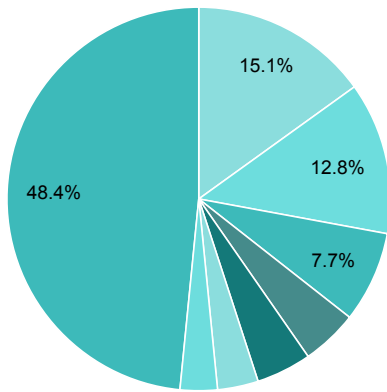

Total active installs of org.wikipedia

Attributes breakdown as of January 16, 2012

Platform version

org.wikipedia

All apps in my category

Rank	Platform version	Percentage (Count)	Rank	Platform version	Percentage
1	Android 2.3.3+	55.5% (549)	1	Android 2.3.3+	48.8%
2	Android 2.2	17.1% (169)	2	Android 2.2	30.0%
3	Android 4.0.3	3.7% (37)	3	Android 2.1	11.6%
4	Android 4.0	3.5% (35)	4	Android 3.1	0.9%
5	Android 3.2	2.6% (26)	5	Android 1.6	0.8%
6	Android 3.1	1.7% (17)	6	Android 3.2	0.7%
7	Android 2.3	0.6% (6)	7	Android 2.3	0.5%
8	Android 3.0	0.1% (1)	8	Android 1.5	0.4%
9			9	Android 4.0	0.3%
10			10	Android 4.0.3	0.2%

Device

org.wikipedia

Rank	Device	Percentage (Count)
1	Samsung Galaxy S2	12.2% (121)
2	Samsung Galaxy S	4.1% (41)
3	Samsung Nexus S	3.9% (39)
4	Samsung Galaxy Ace	3.7% (37)
5	Samsung Galaxy Mini	3.4% (34)
6	maguro	3.0% (30)
7	HTC Desire HD	2.7% (27)
8	HTC Sensation 4G	2.7% (27)
9	GT-N7000	2.7% (27)
10	HTC Desire	2.5% (25)

Country

org.wikipedia

1	Germany	15.1% (149)
2	United States	12.8% (127)
3	Italy	7.7% (76)
4	Russia	4.8% (47)
5	Spain	4.7% (46)
6	Hungary	3.4% (34)
7	Japan	3.1% (31)
8	India	2.8% (28)
9	Sweden	2.6% (26)
10	France	2.6% (26)