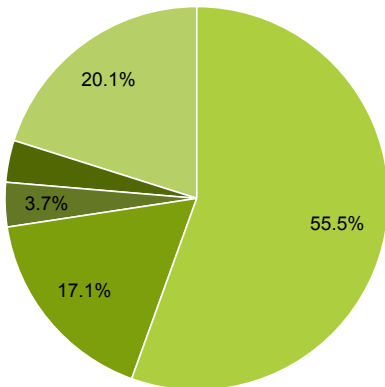

Total active installs of org.wikipedia

Attributes breakdown as of January 16, 2012

Platform version

org.wikipedia

All apps in my category

Rank	Platform version	Percentage (Count)	Rank	Platform version	Percentage
1	Android 2.3.3+	55.5% (549)	1	Android 2.3.3+	48.8%
2	Android 2.2	17.1% (169)	2	Android 2.2	30.0%
3	Android 4.0.3	3.7% (37)	3	Android 2.1	11.6%
4	Android 4.0	3.5% (35)	4	Android 3.1	0.9%
5	Android 3.2	2.6% (26)	5	Android 1.6	0.8%
6	Android 3.1	1.7% (17)	6	Android 3.2	0.7%
7	Android 2.3	0.6% (6)	7	Android 2.3	0.5%
8	Android 3.0	0.1% (1)	8	Android 1.5	0.4%
9			9	Android 4.0	0.3%
10			10	Android 4.0.3	0.2%

Device

org.wikipedia

Rank	Device	Percentage (Count)
1	Samsung Galaxy S2	12.2% (121)
2	Samsung Galaxy S	4.1% (41)
3	Samsung Nexus S	3.9% (39)
4	Samsung Galaxy Ace	3.7% (37)
5	Samsung Galaxy Mini	3.4% (34)
6	maguro	3.0% (30)
7	HTC Desire HD	2.7% (27)
8	HTC Sensation 4G	2.7% (27)
9	GT-N7000	2.7% (27)
10	HTC Desire	2.5% (25)

Country

org.wikipedia

1	Germany	15.1% (149)
2	United States	12.8% (127)
3	Italy	7.7% (76)
4	Russia	4.8% (47)
5	Spain	4.7% (46)
6	Hungary	3.4% (34)
7	Japan	3.1% (31)
8	India	2.8% (28)
9	Sweden	2.6% (26)
10	France	2.6% (26)