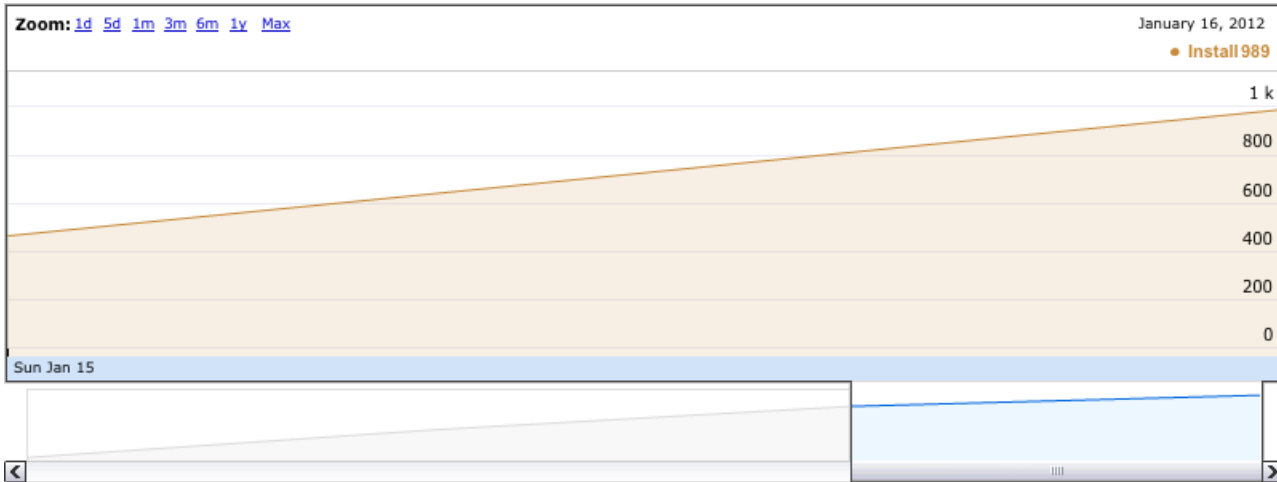

Total active installs of org.wikipedia

Attributes breakdown as of January 16, 2012

Platform version

org.wikipedia

All apps in my category

Rank	Platform version	Percentage (Count)	Rank	Platform version	Percentage
1	Android 2.3.3+	55.5% (549)	1	Android 2.3.3+	48.8%
2	Android 2.2	17.1% (169)	2	Android 2.2	30.0%
3	Android 4.0.3	3.7% (37)	3	Android 2.1	11.6%
4	Android 4.0	3.5% (35)	4	Android 3.1	0.9%
5	Android 3.2	2.6% (26)	5	Android 1.6	0.8%
6	Android 3.1	1.7% (17)	6	Android 3.2	0.7%
7	Android 2.3	0.6% (6)	7	Android 2.3	0.5%
8	Android 3.0	0.1% (1)	8	Android 1.5	0.4%
9			9	Android 4.0	0.3%
10			10	Android 4.0.3	0.2%